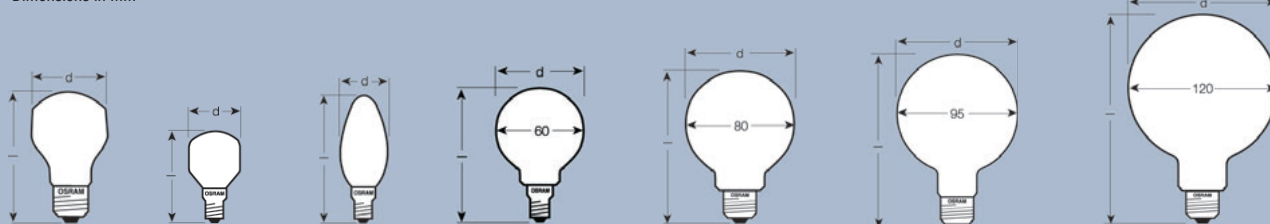

TECHNICAL DATA

Dimensions in mm

BELLALUX SOFT® T55 filament

Item number	BELLA T55 SIL 25	BELLA T55 SIL 40	BELLA T55 SIL 60	BELLA T55 SIL 75	BELLA T55 SIL 100	BELLA T55 ROSÉ 60	BELLA T55 MAND 60	BELLA T55 CITR 60	BELLA T55 JADE 60
Capacity (W)	25	40	60	75	100	60	60	60	60
Luminous (lm)	195	370	630	840	1200	–	–	–	–
Diameter d (mm)	60	60	60	60	60	60	80	80	80
Length l (mm)	105	105	105	105	105	105	105	105	105
Image	1	1	1	1	1	1	1	1	1
EAN 40503000	198125	016818	016825	016832	016849	020655	020631	020594	020617
Packing unit (pieces)	100	100	100	100	100	20	20	20	20
Base	E27	E27*	E27*	E27	E27*	E27*	E27*	E27	E27

BELLALUX SOFT® T55 filament

BELLALUX SOFT® T45 filament

Item number	BELLA T55 AZUR 60	BELLA T45 SIL 25	BELLA T45 SIL 40	BELLA T45 ROSÉ 40	BELLA T45 MAND 40	BELLA T45 CITR 40	BELLA T45 JADE 40	BELLA T45 AZUR 40
Capacity (W)	60	25	40	40	40	40	40	40
Luminous (lm)	–	195	370	–	–	–	–	–
Diameter (mm)	95	45	45	45	45	45	45	45
Length l (mm)	105	80	80	80	80	80	80	80
Image	1	2	2	2	2	2	2	2
EAN 40503000	020570	024790	024806	024851	024844	024837	024820	024813
Packing unit (pieces)	20	50	50	20	20	20	20	20
Base	E27	E14	E14	E14	E14	E14	E14	E14

BELLALUX SOFT® B filament/candle

BELLALUX SOFT® GLOBE G filament

Item number	BELLA B SIL 25	BELLA B SIL 40	BELLA B SIL 60	BELLA G60 SIL 25	BELLA G60 SIL 40	BELLA G80 SIL 40	BELLA G80 SIL 60	BELLA G80 SIL 100
Capacity (W)	25	40	60	25	40	40	60	100
Luminous (lm)	195	365	610	200	370	300	600	1000
Diameter d (mm)	35	35	35	60	60	80	80	80
Length l (mm)	100	100	100	93	93	119	119	119
Image	3	3	3	4	4	5	5	5
EAN 40503000	024912	024929	047478	197975	197951	092263	066721	092287
Packing unit (pieces)	50	50	50	25	25	20	20	20
Base	E14	E14	E14	E14	E14	E27	E27	E27

BELLALUX SOFT® GLOBE G filament

Item number	BELLA G95 SIL 40	BELLA G95 SIL 60	BELLA G95 SIL 100	BELLA G95 SIL 150	BELLA G120 SIL 40	BELLA G120 SIL 60	BELLA G120 SIL 100	BELLA G120 SIL 150
Capacity (W)	40	60	100	150	40	60	100	150
Luminous (lm)	290	490	890	1800	290	490	890	1800
Diameter d (mm)	95	95	95	95	120	120	120	120
Length l (mm)	142	142	142	142	175	175	175	175
Image	6	6	6	6	7	7	7	7
EAN 40503000	311678	317120	311692	109763	311715	311744	311739	082059
Packing unit (pieces)	20	20	20	20	12	12	12	12
Base	E27	E27*	E27*	E27	E27	E27	E27	E27

All bulbs are designed for European voltage of 230 V.

* Also available with a B22d/240 V base. Other types on request.